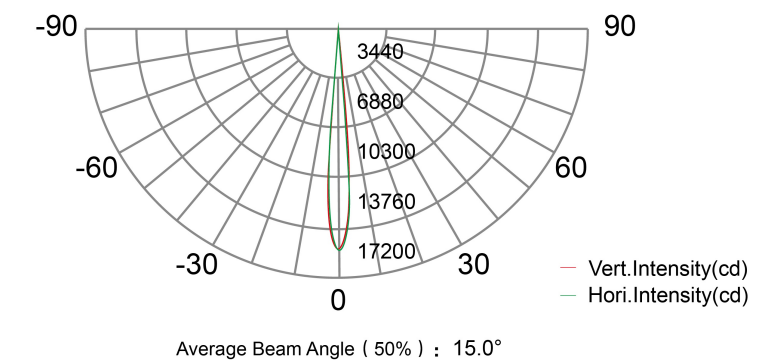

PHOTOMETRIC CURVE