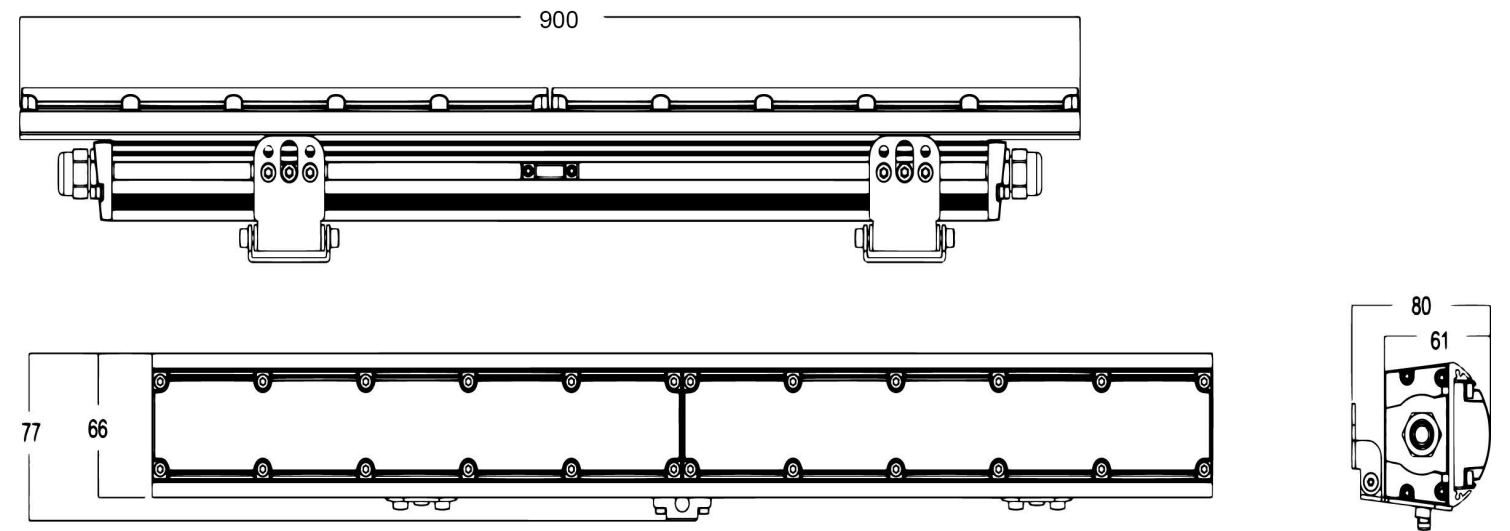

## DESCRIPTION

As a new generation of linear wall washer, AWW 1841 is seamless, perfectly stitching designed fixture with a length of 610 millimeter, with power supply and driver built in lamp body, integrated power and DMX signal cable. Flexible lighting device for application in a variety of building structures.

## DIMENSION